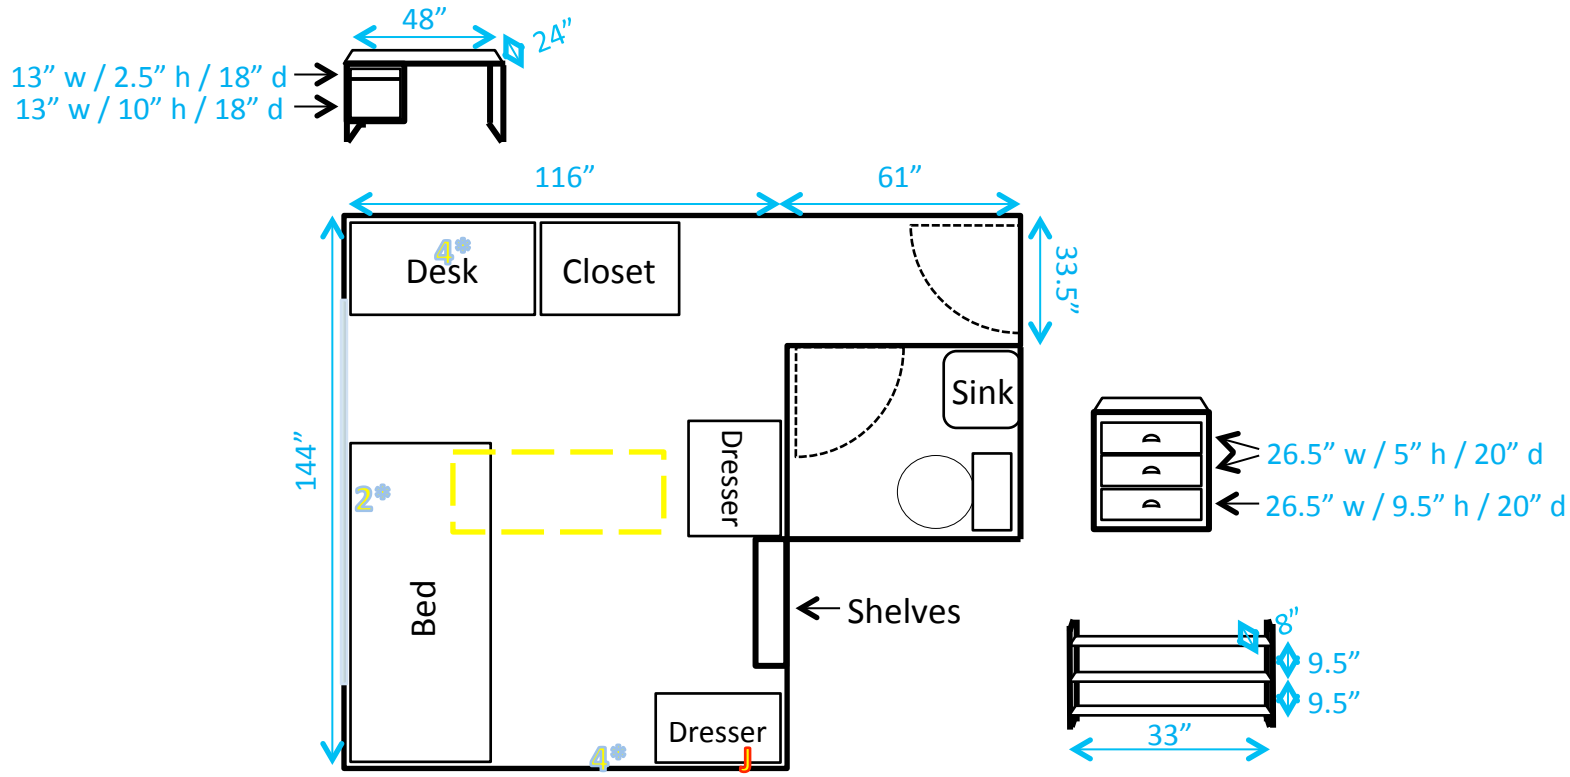

Madelaine/Lorraine (End Room)

Key:

#* = Number of outlets in area

J = Cable/Ethernet jacks

— = Window

— = Lighting fixture

— = Furniture is movable

— = Furniture is fixed

Madelaine 101-A

Key:

#* = Number of outlets in area

J = Cable/Ethernet jacks

— = Window

— = Lighting fixture

— = Furniture is movable

— = Furniture is fixed

Lorraine 125

Key:

- #* = Number of outlets in area
- J = Cable/Ethernet jacks
- = Window
- - - = Lighting fixture
- = Furniture is movable
- = Furniture is fixed

Lorraine 127

Key:

#* = Number of outlets in area

J = Cable/Ethernet jacks

E = Ethernet jack

— = Window

- - - = Lighting fixture

— = Furniture is movable

— = Furniture is fixed