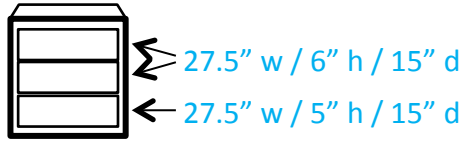

Madelaine/Lorraine (End Room)

Key:

#* = Number of outlets in area

J = Cable/Ethernet jacks

— = Window

— = Lighting fixture

— = Furniture is movable

— = Furniture is fixed

Madelaine 101-A

Key:

#* = Number of outlets in area

J = Cable/Ethernet jacks

— = Window

— = Lighting fixture

— = Furniture is movable

— = Furniture is fixed

Lorraine 125

Key:

- #* = Number of outlets in area
- J = Cable/Ethernet jacks
- = Window
- - - = Lighting fixture
- = Furniture is movable
- = Furniture is fixed

Lorraine 127

Key:

#* = Number of outlets in area