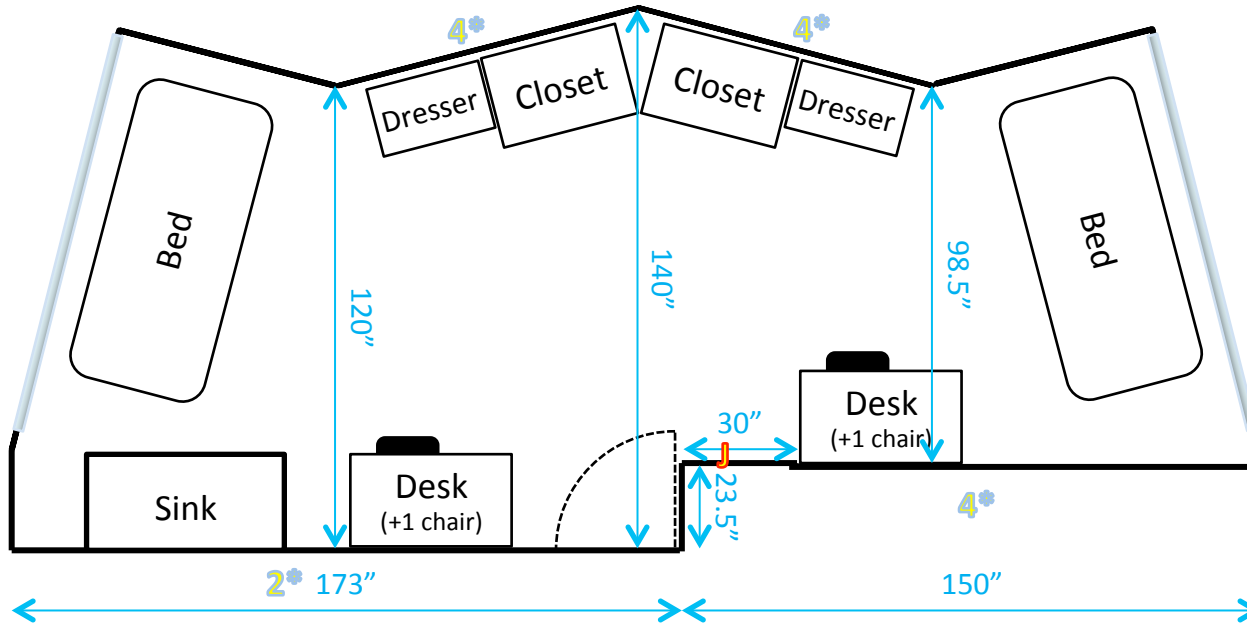

Madelaine/Lorraine (End Room)

Key:

#* = Number of outlets in area

J = Cable/Ethernet jacks

— = Window

— = Lighting fixture

— = Furniture is movable

— = Furniture is fixed

Madelaine 101-A

Key:

#* = Number of outlets in area

J = Cable/Ethernet jacks

— = Window

— = Lighting fixture

— = Furniture is movable

— = Furniture is fixed

Lorraine 125

Key:

- #* = Number of outlets in area
- J = Cable/Ethernet jacks
- = Window
- - - = Lighting fixture
- = Furniture is movable
- = Furniture is fixed

Lorraine 127

Key:

#* = Number of outlets in area

J = Cable/Ethernet jacks

E = Ethernet jack

— = Window

- - - = Lighting fixture

— = Furniture is movable

— = Furniture is fixed