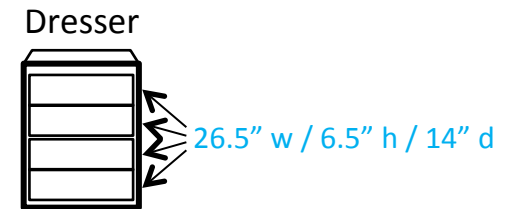

Madelaine/Lorraine (End Room)

Key:

#* = Number of outlets in area

J = Cable/Ethernet jacks

— = Window

— = Lighting fixture

— = Furniture is movable

— = Furniture is fixed

Madelaine 101-A

Key:

#* = Number of outlets in area

J = Cable/Ethernet jacks

— = Window

— = Lighting fixture

— = Furniture is movable

— = Furniture is fixed