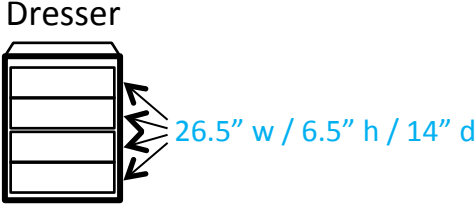

Madelaine 101-A

Key:

#* = Number of outlets in area

J = Cable/Ethernet jacks

— = Window

— = Lighting fixture

— = Furniture is movable

— = Furniture is fixed

Lorraine 125

Key:

- #* = Number of outlets in area
- J = Cable/Ethernet jacks
- = Window
- - - = Lighting fixture
- = Furniture is movable
- = Furniture is fixed

Lorraine 127

Key:

#* = Number of outlets in area