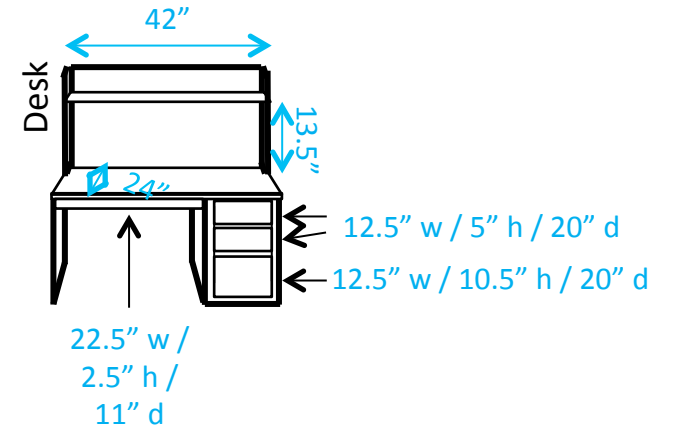

Madelaine/Lorraine (End Room)

Key:

#* = Number of outlets in area

J = Cable/Ethernet jacks

— = Window

— = Lighting fixture

— = Furniture is movable

— = Furniture is fixed

Madelaine 101-A

Key:

#* = Number of outlets in area

J = Cable/Ethernet jacks

— = Window

— = Lighting fixture

— = Furniture is movable

— = Furniture is fixed

Lorraine 125

Key:

- #* = Number of outlets in area
- J = Cable/Ethernet jacks
- = Window
- - - = Lighting fixture
- = Furniture is movable
- = Furniture is fixed

Lorraine 127

Key:

#* = Number of outlets in area