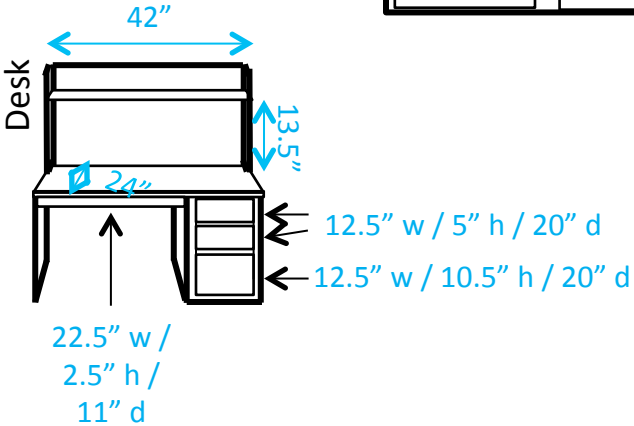

Madelaine/Lorraine (End Room)

Key:

#* = Number of outlets in area

J = Cable/Ethernet jacks

— = Window

— = Lighting fixture

— = Furniture is movable

— = Furniture is fixed

Madelaine 101-A

Key:

#* = Number of outlets in area

J = Cable/Ethernet jacks

— = Window

— = Lighting fixture

— = Furniture is movable

— = Furniture is fixed

Lorraine 125

Key:

- #* = Number of outlets in area
- J = Cable/Ethernet jacks
- = Window
- - - = Lighting fixture
- = Furniture is movable
- = Furniture is fixed

Lorraine 127

Key:

#* = Number of outlets in area