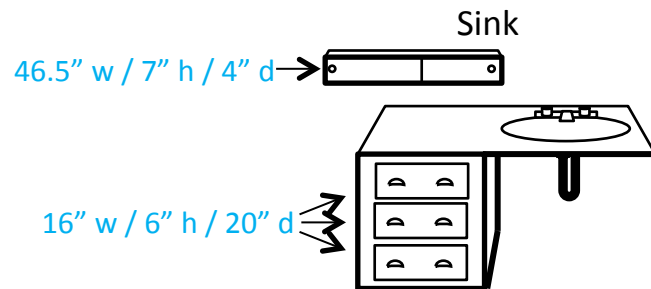

Madelaine/Lorraine (End Room)

Key:

#* = Number of outlets in area

J = Cable/Ethernet jacks

— = Window

— = Lighting fixture

— = Furniture is movable

— = Furniture is fixed

Madelaine 101-A

Key:

#* = Number of outlets in area

J = Cable/Ethernet jacks

— = Window

— = Lighting fixture

— = Furniture is movable

— = Furniture is fixed

Lorraine 125

Key:

- #* = Number of outlets in area
- J = Cable/Ethernet jacks
- = Window
- - - = Lighting fixture
- = Furniture is movable
- = Furniture is fixed

Lorraine 127

Key:

#* = Number of outlets in area