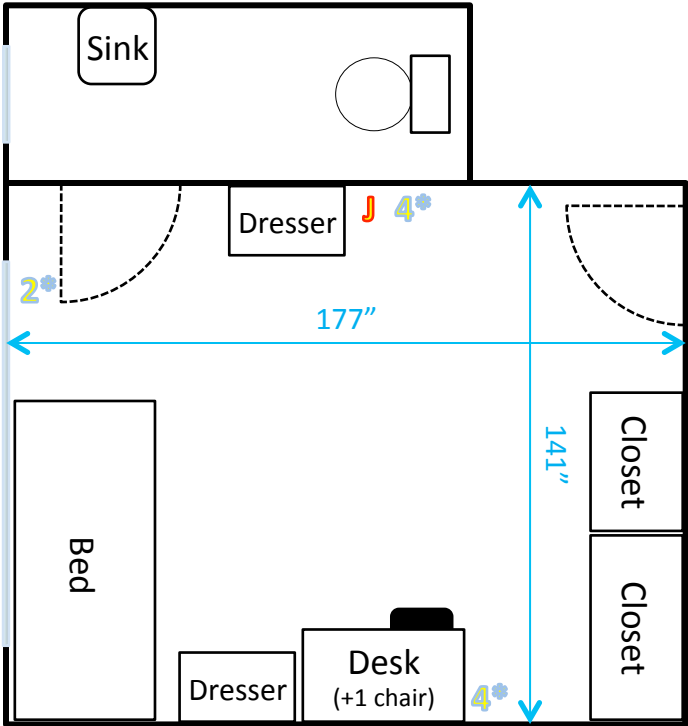

Madelaine/Lorraine (End Room)

Key:

#* = Number of outlets in area

J = Cable/Ethernet jacks

— = Window

— = Lighting fixture

— = Furniture is movable

— = Furniture is fixed

Madelaine 101-A

Key:

#* = Number of outlets in area

J = Cable/Ethernet jacks

— = Window

— = Lighting fixture

— = Furniture is movable

— = Furniture is fixed

Lorraine 125

Key:

- #* = Number of outlets in area
- J = Cable/Ethernet jacks
- = Window
- - - = Lighting fixture
- = Furniture is movable
- = Furniture is fixed

Lorraine 127

Key:

#* = Number of outlets in area

J = Cable/Ethernet jacks

E = Ethernet jack

— = Window

- - - = Lighting fixture

— = Furniture is movable

— = Furniture is fixed