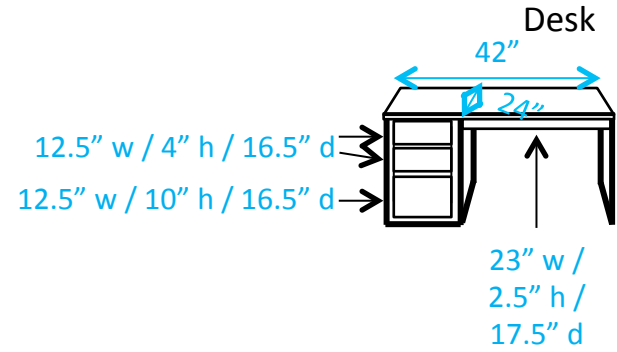

Madelaine/Lorraine (End Room)

Key:

#* = Number of outlets in area

J = Cable/Ethernet jacks

— = Window

— = Lighting fixture

— = Furniture is movable

— = Furniture is fixed

Madelaine 101-A

Key:

#* = Number of outlets in area

J = Cable/Ethernet jacks

— = Window

— = Lighting fixture

— = Furniture is movable

— = Furniture is fixed

Lorraine 125

Key:

- #* = Number of outlets in area
- J = Cable/Ethernet jacks
- = Window
- - - = Lighting fixture
- = Furniture is movable
- = Furniture is fixed

Lorraine 127

Key:

#* = Number of outlets in area