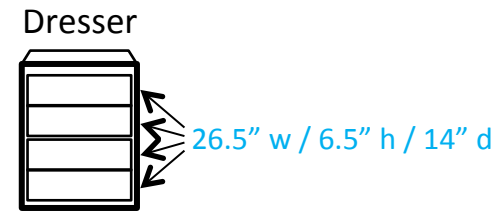

Madelaine/Lorraine (End Room)

Key:

#* = Number of outlets in area

J = Cable/Ethernet jacks

— = Window

— = Lighting fixture

— = Furniture is movable

— = Furniture is fixed

Madelaine 101-A

Key:

#* = Number of outlets in area

J = Cable/Ethernet jacks

— = Window

— = Lighting fixture

— = Furniture is movable

— = Furniture is fixed

Lorraine 125

Key:

- #* = Number of outlets in area
- J = Cable/Ethernet jacks
- = Window
- - - = Lighting fixture
- = Furniture is movable
- = Furniture is fixed

Lorraine 127

Key:

#* = Number of outlets in area