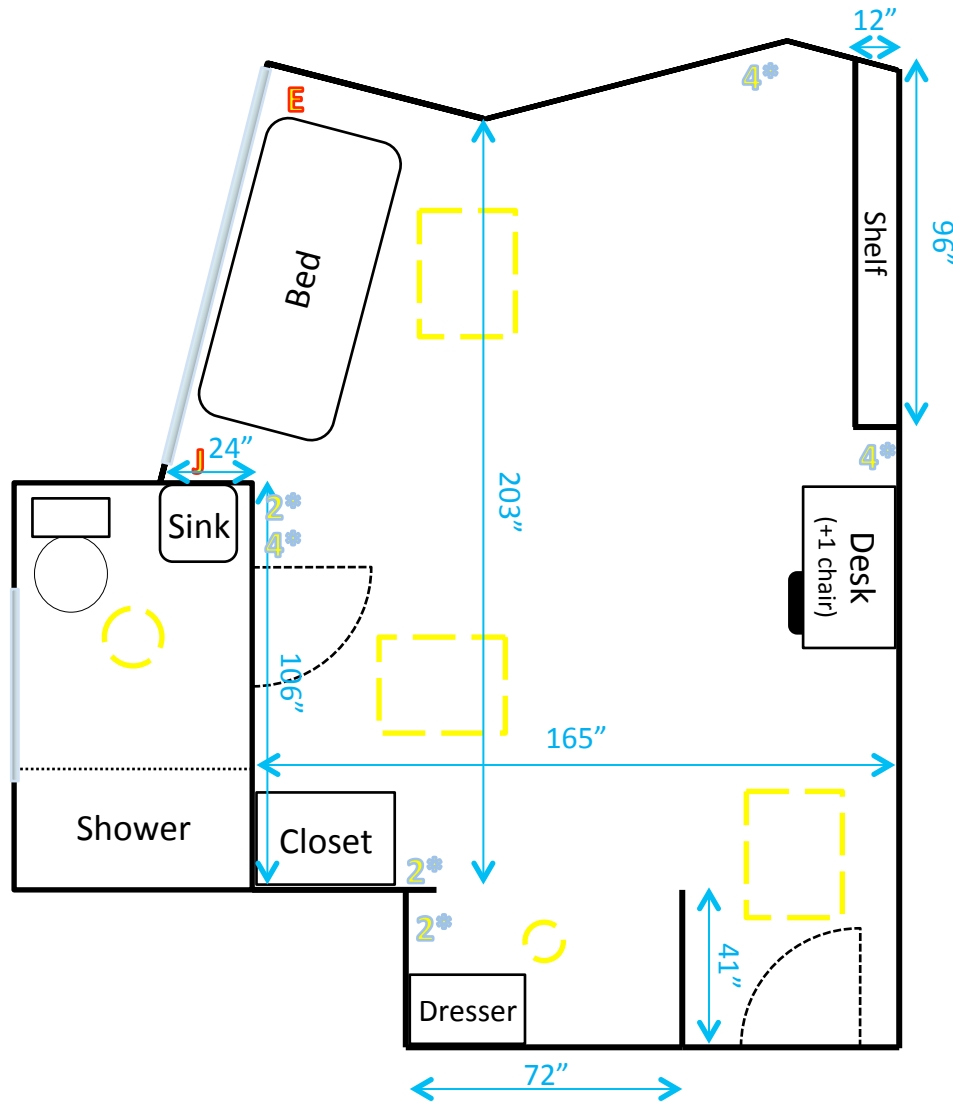

Madelaine/Lorraine (End Room)

Key:

#* = Number of outlets in area

J = Cable/Ethernet jacks

— = Window

— = Lighting fixture

— = Furniture is movable

— = Furniture is fixed

Madelaine 101-A

Key:

#* = Number of outlets in area

J = Cable/Ethernet jacks

— = Window

— = Lighting fixture

— = Furniture is movable

— = Furniture is fixed

Lorraine 125

Key:

- #* = Number of outlets in area
- J = Cable/Ethernet jacks
- = Window
- - - = Lighting fixture
- = Furniture is movable
- = Furniture is fixed

Lorraine 127

Key:

#* = Number of outlets in area

J = Cable/Ethernet jacks

E = Ethernet jack

— = Window

- - - = Lighting fixture

— = Furniture is movable

— = Furniture is fixed